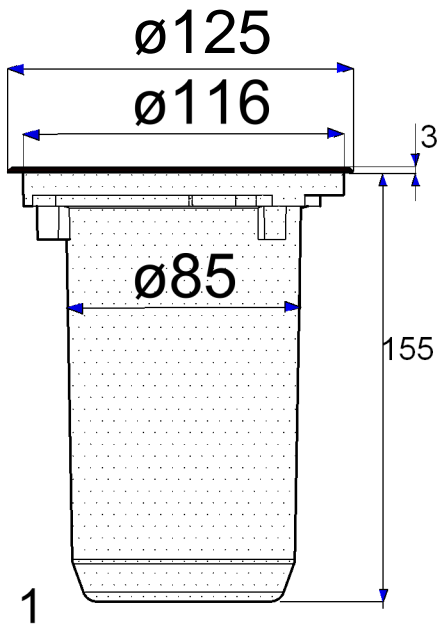

CLASS I

ART. 1551 GU 10, LED 6 W

MAGNETIC