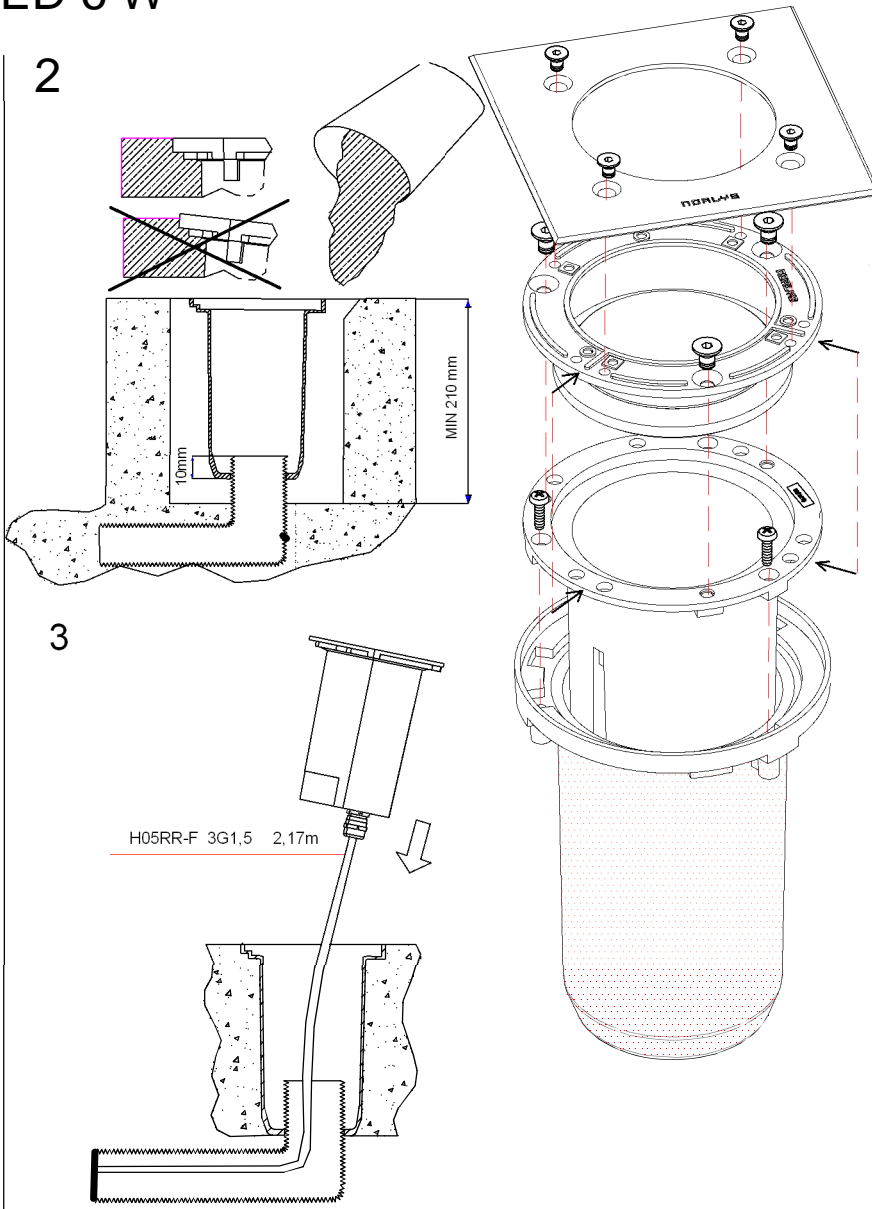

CLASS I

ART. 1551 GU 10, LED 6 W

MAGNETIC