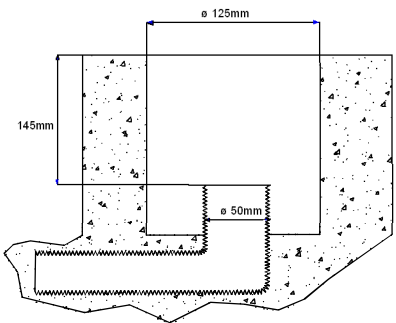

CLASS I

ART. 1551 GU 10, LED 6 W

MAGNETIC