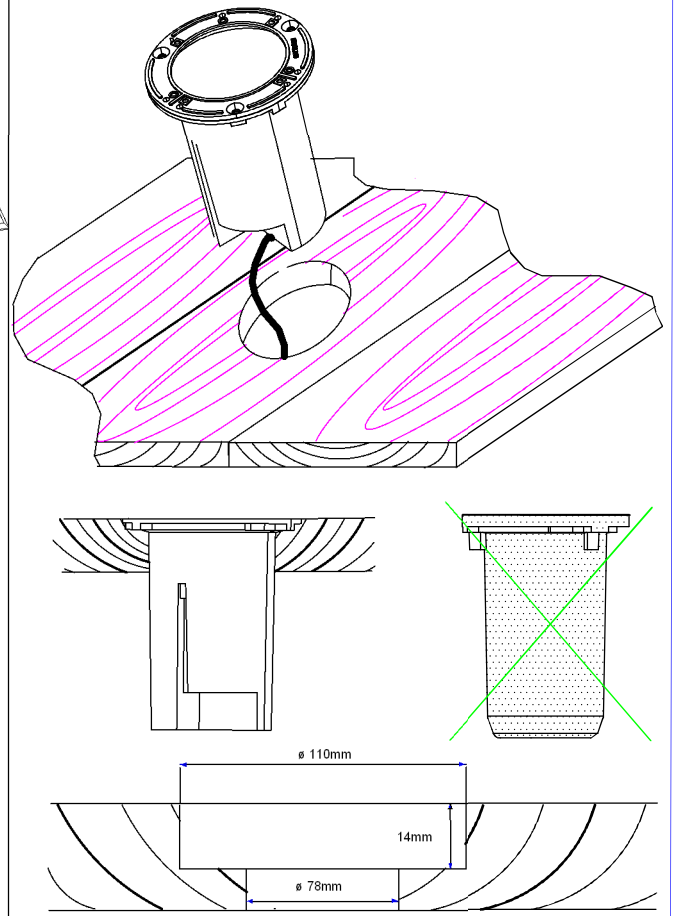

CLASS I

ART. 1551 GU 10, LED 6 W

MAGNETIC